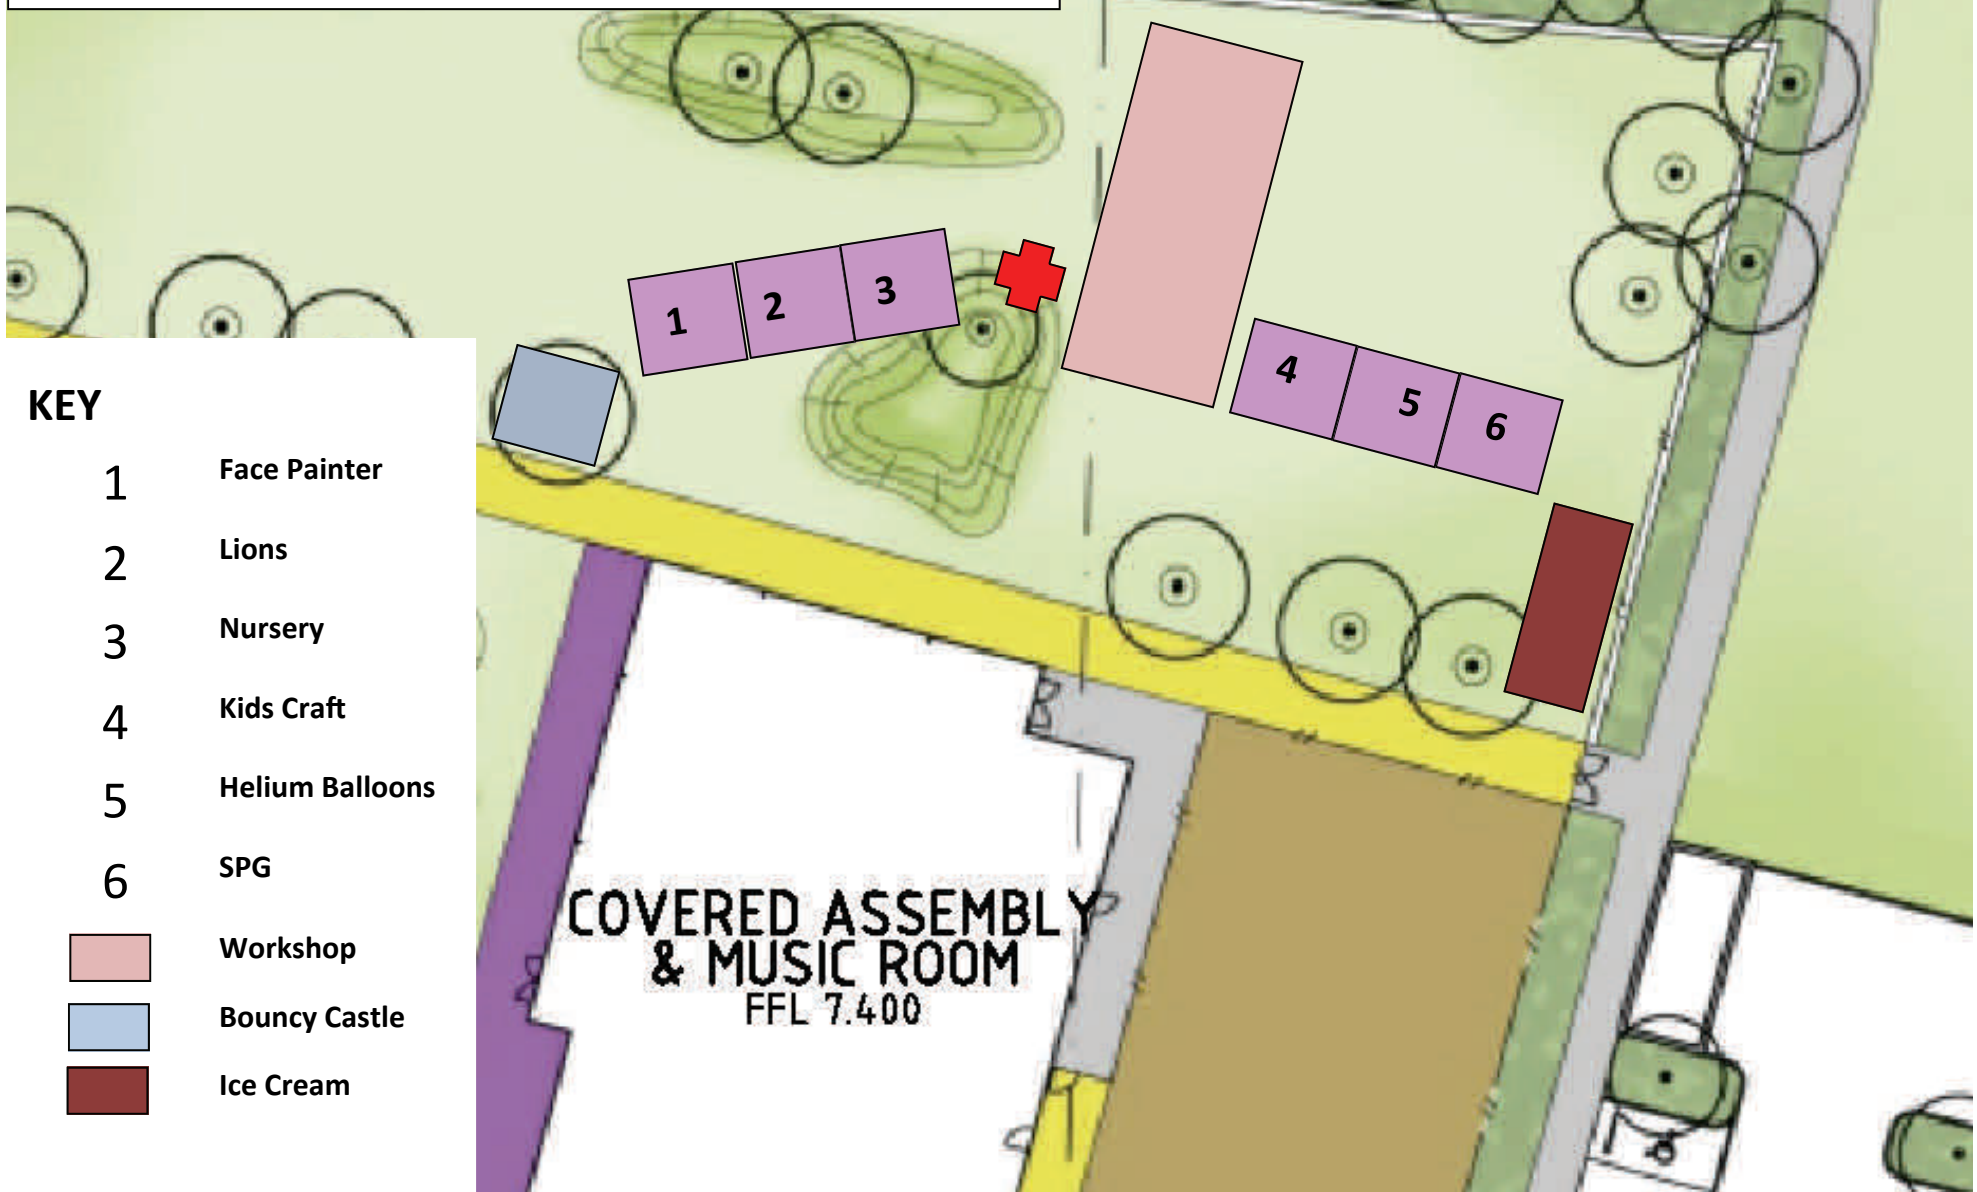

Dalyellup Community Garden Opening

SITE PLAN

KEY

- 1 Face Painter
- 2 Lions
- 3 Nursery
- 4 Kids Craft
- 5 Helium Balloons
- 6 SPG

Workshop

Bouncy Castle

Ice Cream